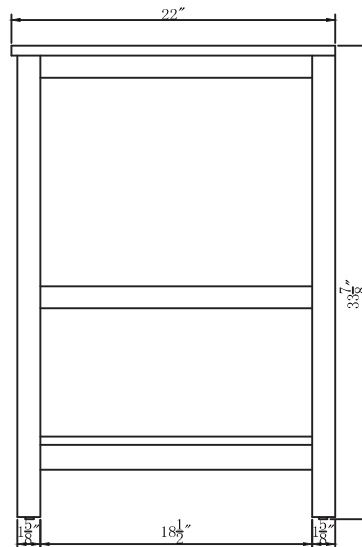

Top view

Back view

fake drawer

Front view

Side view

Drawer Interior Size

DWG. NO.:

MODEL NO.:

VF19042GR

ALTERATIONS

- 1
- 2
- 3
- 4

FOR PROPOSAL ONLY ALL DIMENSIONS TO BE VERIFIED

SCALE:

DWG. BY:

CHECKED BY:

DATE: