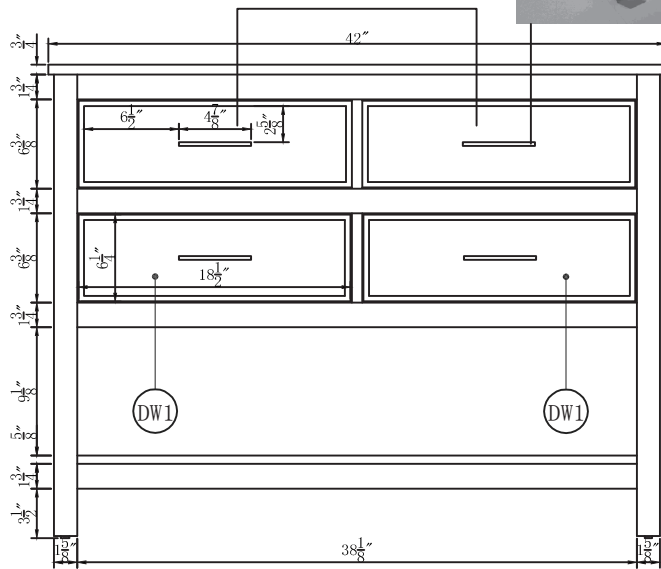

Top view

Back view

fake drawer

Front view

Side view

Drawer Interior Size

DWG. NO.:

MODEL NO.:

VF19042GR

ALTERATIONS

- 1
- 2
- 3
- 4

FOR PROPOSAL ONLY ALL DIMENSIONS TO BE VERIFIED

SCALE:

DWG. BY:

CHECKED BY:

DATE: