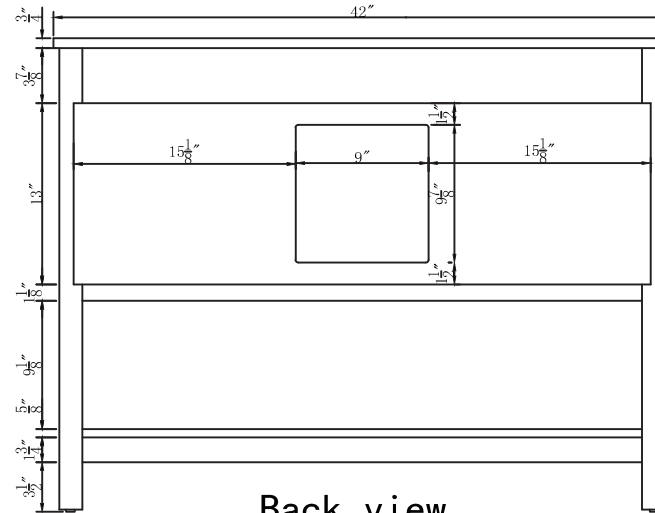

Top view

Back view

fake drawer

Front view

Side view

Drawer Interior Size

DWG. NO.:

MODEL NO.:

VF19042GR

ALTERATIONS

- 1
- 2
- 3
- 4

FOR PROPOSAL ONLY ALL DIMENSIONS TO BE VERIFIED

SCALE:

DWG. BY:

CHECKED BY:

DATE: